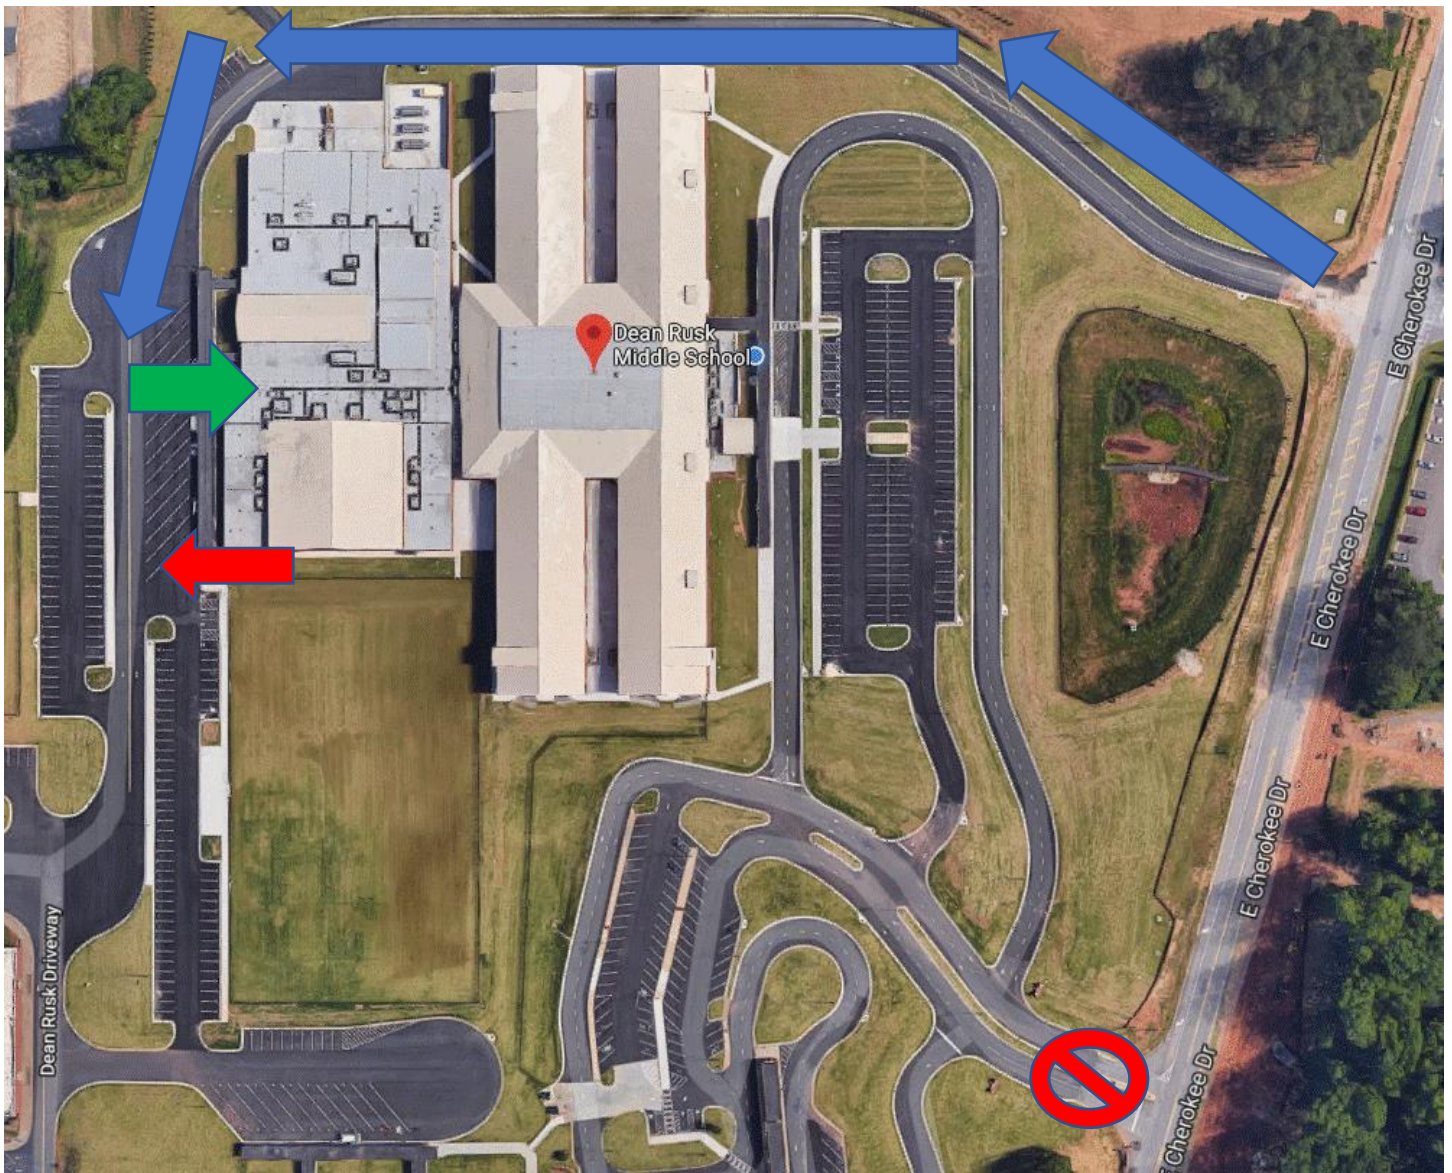

# Dean Rusk Picture Day Map (For Digital Learners)

Please drive to the back of the school to the bus lanes and park.

Parents will stay in your vehicle as your student enters the gym (Green Arrow).

Your child will exit the gym and return to your vehicle (Red Arrow).