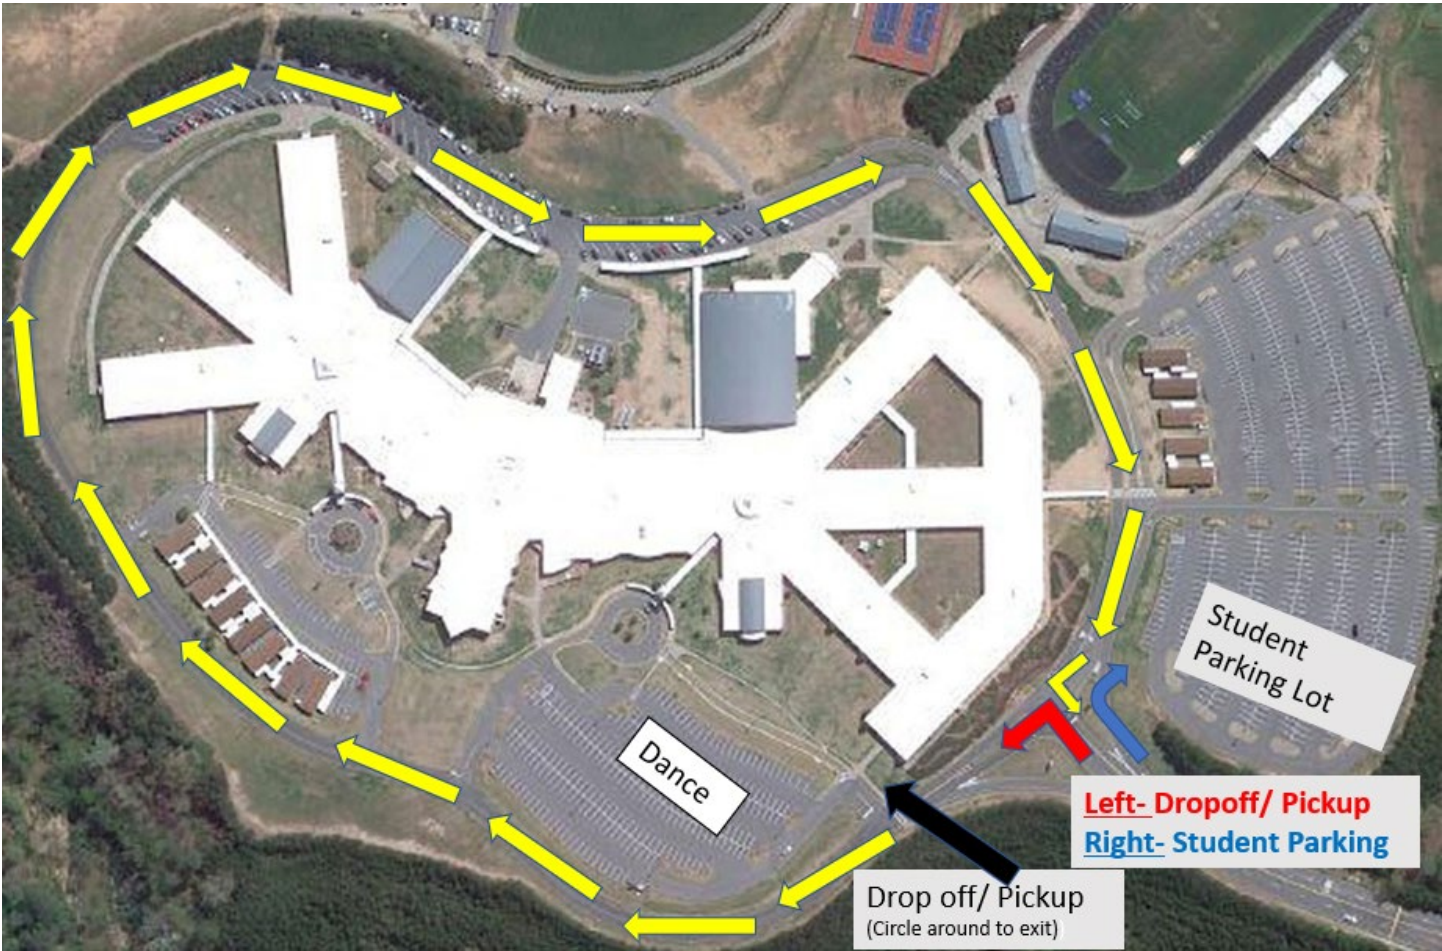

Student
Parking Lot

Dance

Left- Dropoff/ Pickup
Right- Student Parking

Drop off/ Pickup
(Circle around to exit)